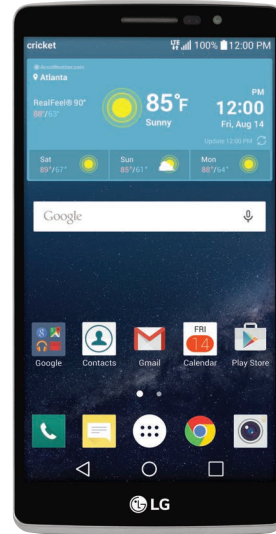

Tools & organizers

- View and respond to notifications on the lock screen
- Knock On™ – double tap the screen to put your phone to sleep/ wake it without picking it up or pressing the Power/Lock Key
- Knock Code™ – create a 3-8 point tapping pattern for security and direct access to the home screen with over 86,000 possible combinations
- QuickMemo+ – write or draw on nearly any screen and schedule memos to appear at certain times using calendar inputs or when the user reaches predetermined locations via GPS
- Dual Window™ – use two apps simultaneously on a split screen
- Customizable Keyboard – adjust keyboard height and layout
- EasyHome™ – an easier interface for beginners with a simpler layout and larger font size

Cricket services

- With My Cricket you can access billing, make quick payments, view usage and access support
- Cricket Wi-Fi® automatically connects to free and open Wi-Fi hot spots, helping you to maximize data usage and enhance coverage
- Cricket Visual Voicemail lets you quickly view, access and play back your voicemail messages, easily save important numbers in your Favorites list, and respond to messages by calling back or texting
- Deezer lets you listen on-the-go with ad-free streaming music, download your favorites to your phone, and get customized playlists based on your preferences

Accessories included

- Standard Battery
- USB Charger/Cable
- Stylus Pen

Specifications

Network frequency	LTE Bands 2/4/5/17 WCDMA Dual-Band 850/1900/2100 MHz GSM 850/900/1800/1900 MHz
Operating system	Android™ 5.1 (Lollipop)
Display	5.7" HD 1280 x 720
Processor	Qualcomm® MSM8916 processor 1.2 GHz quad-core
Memory	1.5 GB RAM, up to 8 GB user memory microSDHC™ support up to 32 GB⁶
Camera	Rear – 8 MP laser auto focus, LED flash Front – 5 MP Video capture – 1080p @ 30fps (rear) 1080p @ 30fps (front)
Wi-Fi	802.11 a/b/g/n
Dimensions	6.07 x 3.12 x 0.38 in
Weight	5.75 oz
Talk time	Up to 19 hours⁷
Standby time	Up to 504 hours⁷
Battery	3000 mAh
HAC	Rated for hearing aids – M3/T3
Charging solution	Micro USB charging port

For more information, visit www.cricketwireless.com/support/devices, call Customer Care at 1-855-246-2461, or dial 611 from your mobile phone.

¹ Cricket's 4G LTE network not available everywhere. ² Cricket Wireless service required. Product features subject to change. Features based on carrier program availability. Additional charges may apply. ³ Depends on network availability. Additional carrier charges may apply. ⁴ Available only on rear-facing camera or camcorder. ⁵ Available only on front-facing camera or camcorder. ⁶ Memory cards sold separately. ⁷ Actual battery time may vary depending on network connectivity and application use. LG, LG Life's Good, and the LG logo are registered trademarks of LG Corp. G Stylo is a trademark of LG Electronics, Inc. All features, functionality, and other product specifications are subject to change without notice. Screen shots are simulated and subject to change. © 2015 Cricket Wireless LLC. All rights reserved. Cricket and the Cricket logo are trademarks under license to Cricket Wireless LLC. Other marks are the property of their respective owners.