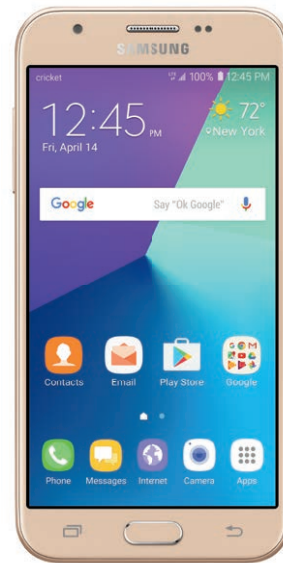

Tools & organizers

- With 16 GB⁴ of built-in memory, you can store more than 4,000 photos⁵ directly on your device
- Expand your memory up to an additional 256 GB with a microSD card⁶ to save even more of your favorite photos and videos.
- Easy Mode — Featuring fewer and larger icons, the simplified layout of Easy Mode lets you get to your favorite apps quickly
- Browse the web with Google Chrome™ wherever you are and save your favorite sites with bookmarks.
- Get both your personal and work email using the simple email setup wizard.
- Exchange instant messages with Google Hangouts™.
- One-handed operation options so even a large phone is simple to use.
- Have all the information you need to navigate your day with Google Now.
- Get there on time with Google Maps™ and its voice-directed navigation assistance.
- Create notes seamlessly by using the keyboard or by handwriting. S Note and Memo data can be imported using your Samsung account or Smart Switch.

Cricket services

- Preloaded with My Cricket, Cricket Wi-Fi Manager, Cricket Visual Voicemail, and Deezer from Cricket

Accessories included

- Battery
- USB charger/cable
- Travel Adapter

Specifications

Network frequency	LTE 2/3/4/5/7/12 HSPA+ 850/1700/1900 GSM 850/900/1800/1900
Operating system	Android™ 7
Display	5.0" HD 1280 x 720
Processor	1.4 GHz Quad-Core
Memory	1.5 GB RAM, up to 16 GB internal memory⁴ microSD support up to 256 GB⁵
Main camera	5 MP with autofocus, flash Full HD video (1920 x 1080)
Front camera	1.2 MP HD video (1280 x 720)
Wi-Fi	Wi-Fi 802.11 b/g/e/i/n
Talk time	Up to 23 hours
Standby time	Up to 408 hours
Music play time	Up to 71 hours
Dimensions	5.55" x 2.76" x 0.34"
Weight	5.2 oz
Battery	2,600 mAh
HAC	Rated for hearing aids – M3/T3
Charging solution	Micro USB charging port

For more information, visit www.cricketwireless.com/support/devices, call Customer Care at 1-855-246-2461 or dial 611 from your mobile phone.