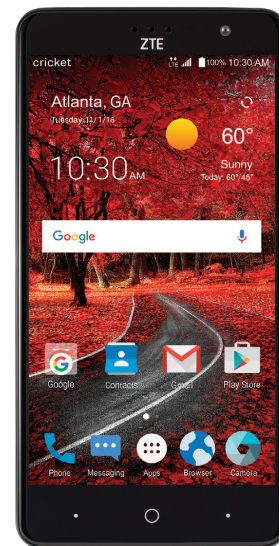

*Additional charges may apply.

Voice & audio

- Google Voice Search™
- Dolby Audio provides premium sound for music, movies, and gaming
- Create fun voice-memo ringtones with the sound recorder
- Listen to your favorite tunes or playlists with the music player

Camera & video

- 13 MP rear-facing camera with 4x zoom and LED flash
- 5 MP front-facing camera with 4x zoom for video chats/Hangouts™
- Panorama, Multi-Exposure, and Interval camera modes
- Manual option for precise camera control
- Capture all the action with Full HD (1080p) video
- Selfie shortcut provides access to the front-facing camera quickly and easily
- Launch the camera with the fingerprint sensor when the screen is locked or off

Tools & organizers

- Google Keep™ app allows you to quickly capture what's on your mind and get a reminder later at the right place or time
- AskMD® app is a personalized health consultation that helps identify what's bothering you
- Back up data, game progress, and more with ZTE's Backup & Restore app
- Get both your personal and work email using the simple email setup wizard
- Get there on time with Google Maps™ and its voice-directed navigation assistance
- Take the Amazon marketplace with you everywhere you go with the Amazon app

Cricket services

- Preloaded with My Cricket, Cricket Wi-Fi Manager, Cricket Visual Voicemail, and Deezer from Cricket

Accessories included

- USB Type-C™ charger/cable

Specifications

Network frequency	LTE Bands 2, 4, 5, 12 MFBI UMTS/HSPA/HSPA+ Bands 1, 2, 5 GSM/GPRS/EDGE Bands 2, 3, 5, 8
Operating system	Android™ 6.0.1 (Marshmallow)
Display	5.5" HD TFT 1280 x 720
Processor	Qualcomm® MSM8917 1.4 GHz quad-core
Memory	2 GB RAM, up to 16 GB internal memory microSDXC™ support up to 64 GB
Rear camera	13 MP with LED Flash Full HD video (1920 x 1080)
Front camera	5 MP HD video (1280 x 720)
Wi-Fi®	802.11 b/g/n
Talk time	Up to 25.9 hours
Standby time	Up to 715 hours
Dimensions	6.11 x 3.03 x 0.36 in
Weight	5.71 oz
Battery	3,140 mAh nonremovable
HAC	Rated for hearing aids: M4/T4
Charging solution	USB Type-C port with Qualcomm Quick Charge 1.0
Headset solution	3.5 mm headphone jack

Note: Talk time and standby time are based on ideal working environments. Use of certain phone functions and network conditions can reduce battery life and talk/standby time.

For more information, visit www.cricketwireless.com/support devices, call Customer Care at 1-855-246-2461, or dial 611 from your mobile phone.

© 2016 ZTE CORPORATION. All rights reserved. No part of this publication may be excerpted, reproduced, translated or utilized in any form or by any means, electronic or mechanical, including photocopying and microfilm, without the prior written permission of ZTE Corporation. The Spec Sheet is published by ZTE Corporation. We reserve the right to make modifications on print errors or update specifications without prior notice. microSDXC logo is a trademark of SD-3C, LLC. Manufactured under license from Dolby Laboratories. Dolby, Dolby Audio, and the double-D symbol are trademarks of Dolby Laboratories. Other marks are the property of their respective owners.

© 2016 Cricket Wireless LLC. All rights reserved. Cricket and the Cricket logo are trademarks under license to Cricket Wireless LLC.