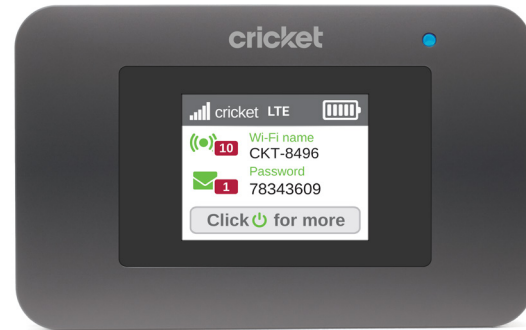

Wi-Fi

- Connect up to 15 Wi-Fi enabled devices
- Dual-Band 802.11 Wi-Fi for faster speeds and greater range
- Guest Wi-Fi so you can offer a separate Wi-Fi connection for visitors without having to share access to you personal devices
- WPS (Wi-Fi Protected Setup) for easy and secure set-up

Hotspot Wi-Fi Manager

- Manage your Wi-Fi Settings quickly and easily
- Block unwanted devices
- View important messages
- Parental Controls to set time and website boundaries for all your Wi-Fi enabled devices

Parental Controls

- Easily filter out what your child can see and do on the web
- Make the Internet safer for your household or business with content filtering powered by a free account with OpenDNS
- Set a schedule for each Wi-Fi enabled device so you can limit distractions during homework time

Security

- Wi-Fi security encryption to protect your personal information
- Set up multiple Wi-Fi networks
- Block unwanted devices
- Guest networks to limit access to your personal devices
- VPN pass-through to connect to protected business networks
- NAT firewall for enhanced security

Accessories included

- AC charger and USB cable
- Quick Start Guide

Specifications

Bands	4G/LTE: 1, 2, 3, 4, 5, 7, 12, 14, 29, 30, 66 3G Fallback Support: 850, 1900, 2100
Display	1.77" LCD color display
Chipset	Qualcomm® MDM9240-1
Wi-Fi	Wi-Fi 802.11ac, 2x2 MIMO Dual-Band 2.4/5 GHz, standalone or simultaneous Wi-Fi
Battery	Removable Li-ion battery (2930mAh)
Battery life	Up to 11 hours of continuous usage*
Dimensions	110(L) x 68(W) x 15.4mm(H)
Weight	78 g (without battery) 136 g (with battery)
Ports	Micro-USB 2.0 port
Environmental	Operating temperature: 0 to 35° Celsius Storage temperature: -10 to 60° Celsius

For more information, visit www.cricketwireless.com/support/devices, call Customer Care at 1-855-246-2461 or dial 611 from your mobile phone.

*Up to approximately 11 hours of battery life achieved by the following use case: stream YouTube for 1 hour, followed by 30 minutes of idle time, and then repeat for 11 hours. Actual battery life will vary depending on network and environmental conditions, devices connected, device settings, content streamed, and battery age.